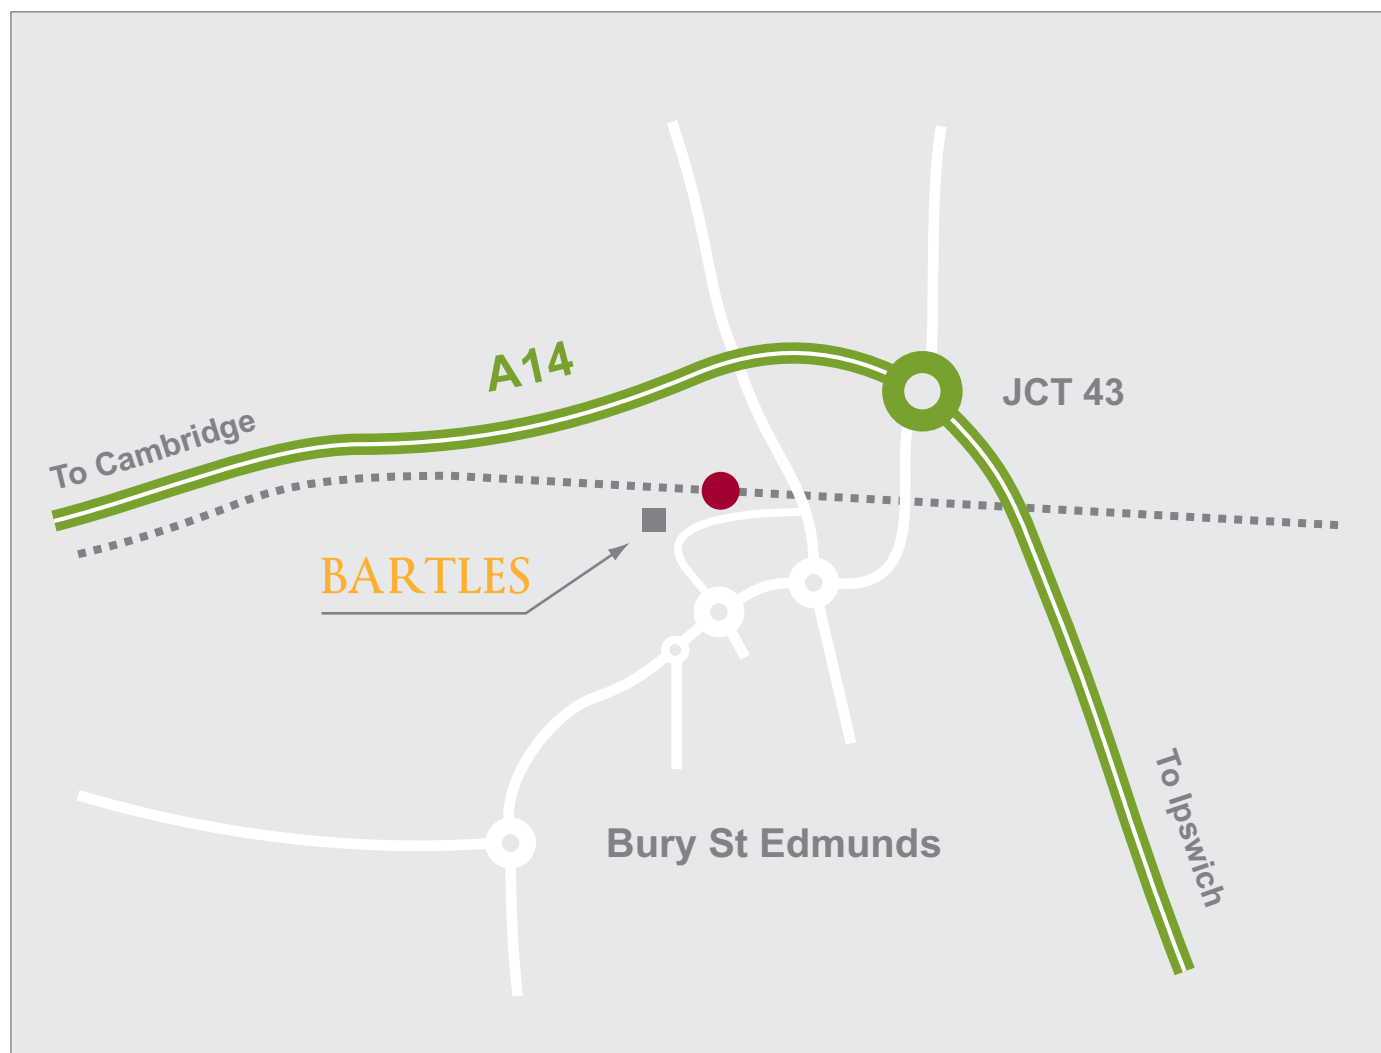

## Directions to Bartles

---

Bartles  
Station Hill  
Bury St Edmunds  
Suffolk  
IP32 6AD

T 01284 700808  
E [info@bartlespineandoak.co.uk](mailto:info@bartlespineandoak.co.uk)  
W [bartlespineandoak.co.uk](http://bartlespineandoak.co.uk)